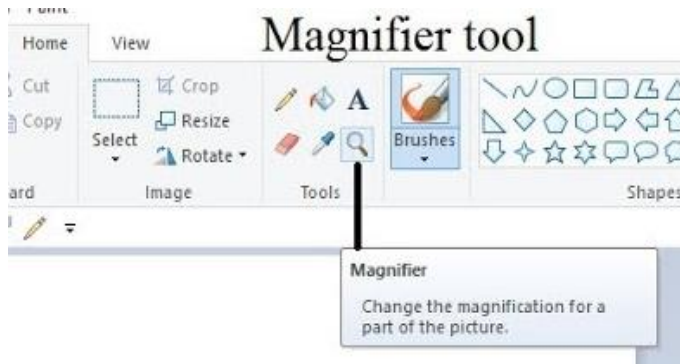

## Explanation

Rubber tool is used to erase the part of the picture. When you erase a portion it will be filled with the default background color chosen.

**Step 1: In home tab, select Rubber.**

**Step 2: To erase, hold the left mouse button and drag the portion**

In the above picture, particular portion of the image was erased using the rubber tool

**Topic: Magnifier Tool**

**Objective: Students will be able to know Magnifier tool**

**Web link:** [https://www.youtube.com/playlist?list=PLrO4DffpX5pOO\\_FgnMFSmJB1437tjlwhN](https://www.youtube.com/playlist?list=PLrO4DffpX5pOO_FgnMFSmJB1437tjlwhN)

**Q: What is magnifier tool in MS Paint?**

**Answer:**

**Magnifier Tool:** It is used to see a drawing in larger size.

Answer:

---

---

---

---