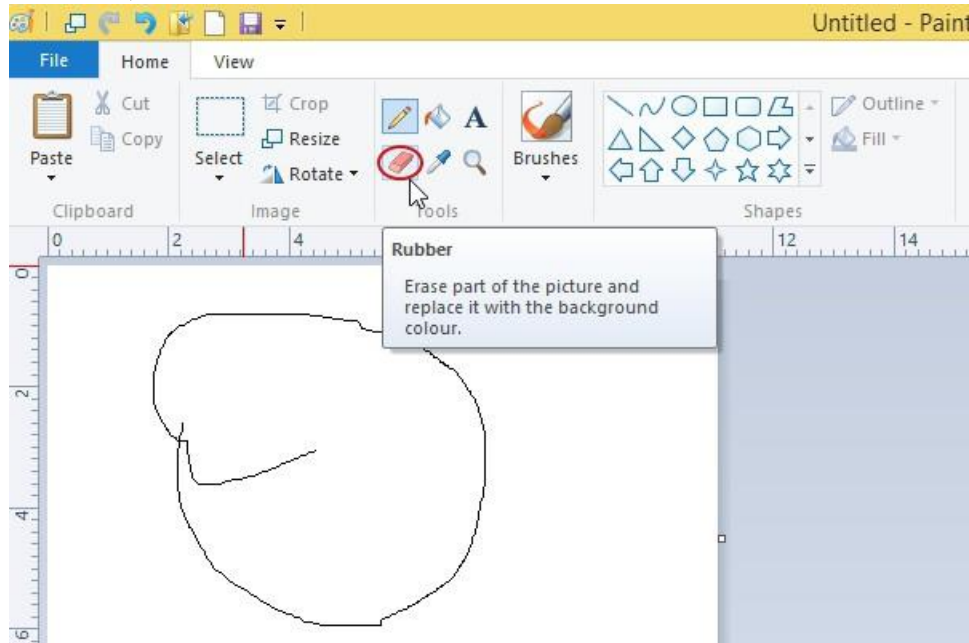

## Explanation

Rubber tool is used to erase the part of the picture. When you erase a portion it will be filled with the default background color chosen.

**Step 1: In home tab, select Rubber.**

**Step 2: To erase, hold the left mouse button and drag the portion**