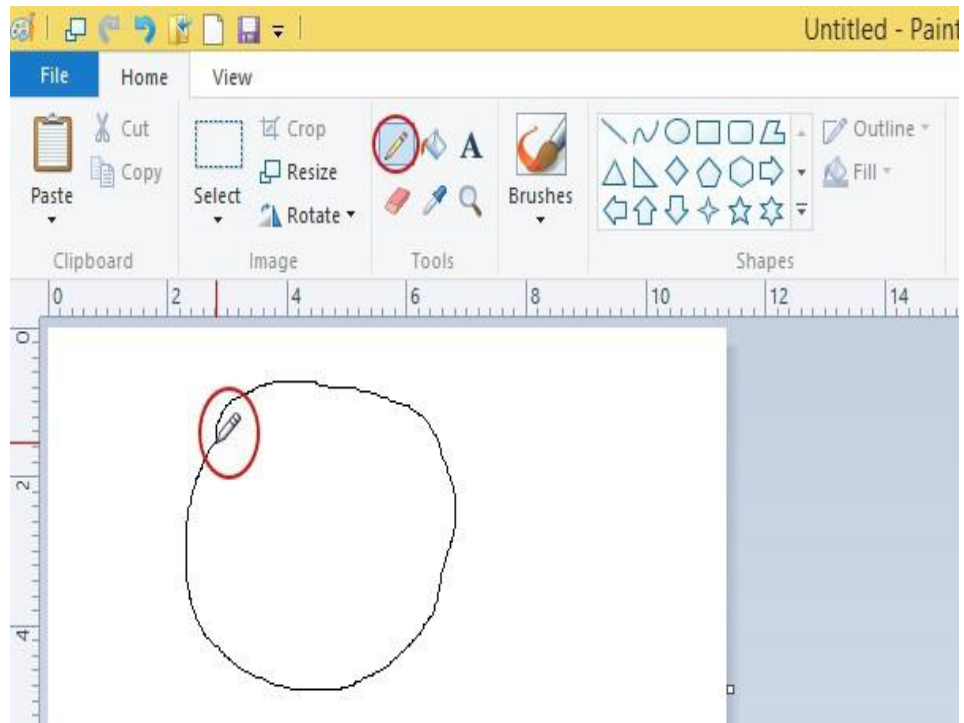

**Q: How to use pencil tool in Paint?**

**Explanation**

The pencil tool can be used for free-hand drawing of an image.

**Step 1:** In the **home tab**, select **Pencil**

Step 2: Inside the drawing area, click and hold the pencil to draw your needed images as shown in below picture