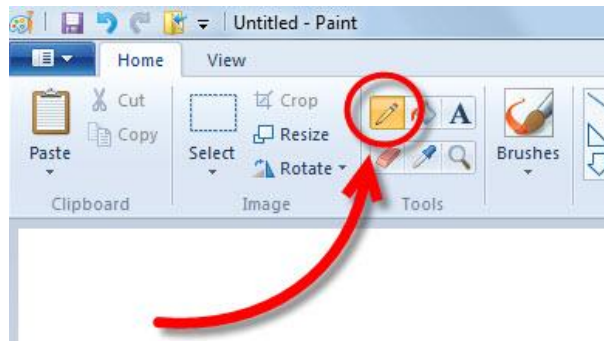

Week # 08 (Day 02)

Topic: Pencil Tool

Objective: Students will be able to know Pencil tool

Web Link: <https://www.youtube.com/playlist?list=PLrO4DffpX5pOO_FgnMFSmJB1437tjlwhN>

Q: What is pencil tool in MS Paint?

Answer:

Pencil Tool: It is used to drawing and writing anything with a free hand movement:

Answer:

How to use pencil tool in Paint?

Objective: Students will be able to use pencil tool.

Web Link: <https://www.youtube.com/playlist?list=PLrO4DffpX5pOO_FgnMFSmJB1437tjlwhN>

Q: How to use pencil tool in Paint?

Explanation

The pencil tool can be used for free-hand drawing of an image.

Step 1: In the **home tab**, select **Pencil**