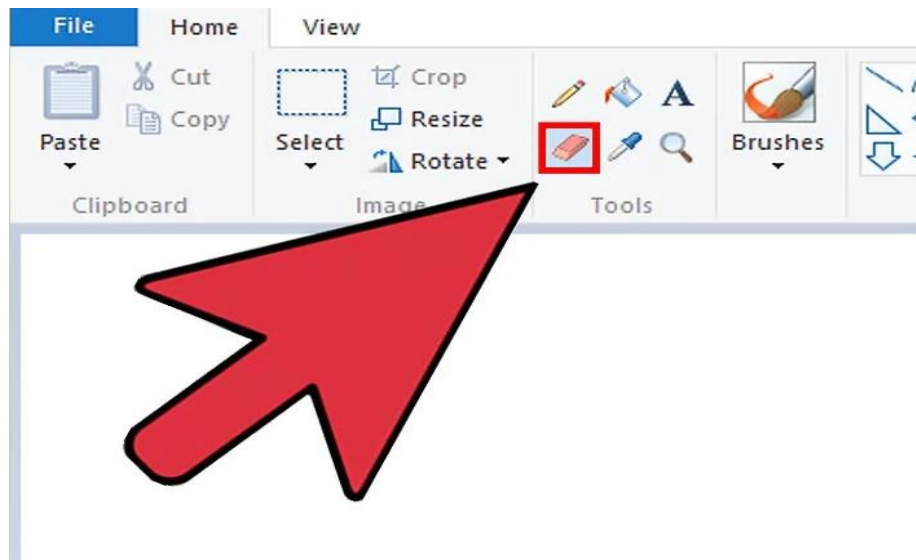

**Week # 09(Day 01)**

**Topic: Eraser Tool**

**Objective: Students will be able to know about Eraser tool**

**Q: What is Eraser tool in MS Paint?**

**Answer:**

**Eraser Tool:** It is used to erase any text or any part of drawing.