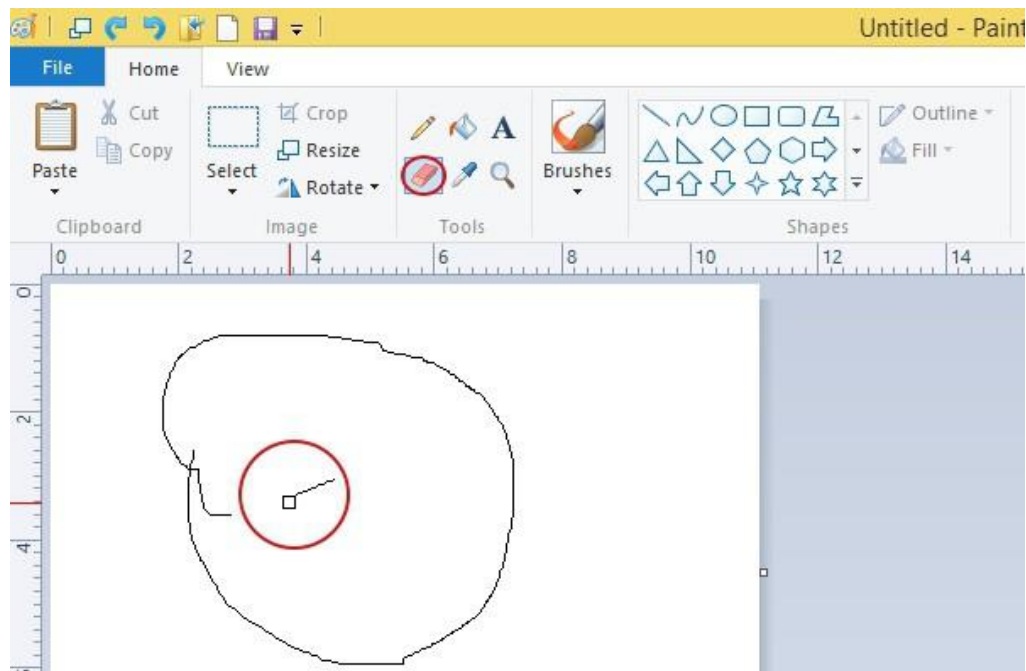

## Explanation

Rubber tool is used to erase the part of the picture. When you erase a portion it will be filled with the default background color chosen.

**Step 1: In home tab, select Rubber.**

**Step 2: To erase, hold the left mouse button and drag the portion**