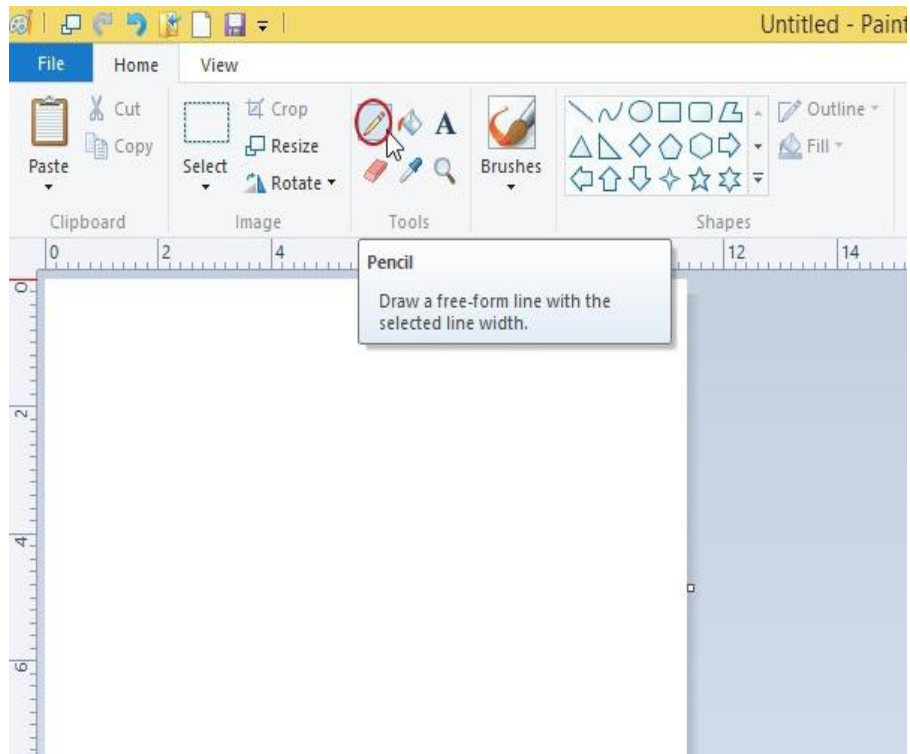

Step 2: Inside the drawing area, click and hold the pencil to draw your needed images as shown in below picture