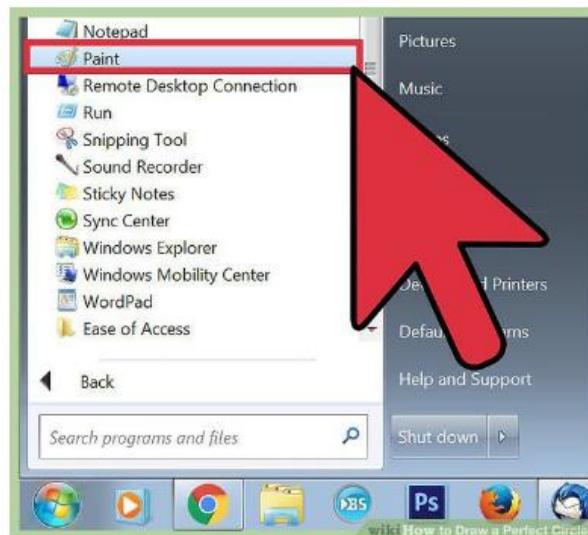

Step 2: Then, click on MS Paint