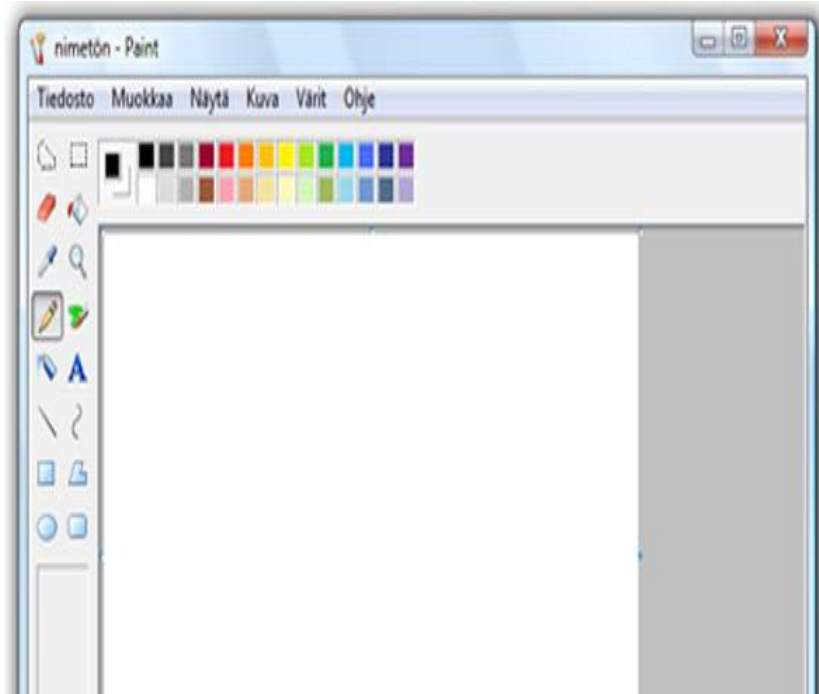

#### **To Start MS Paint**

Step 1: Click on the start button

Step 2: Then, click on MS Paint

The MS Paint will be start/open.

**Assessment:**

Q: Write the steps to Start MS Paint.

**Answer:**

---